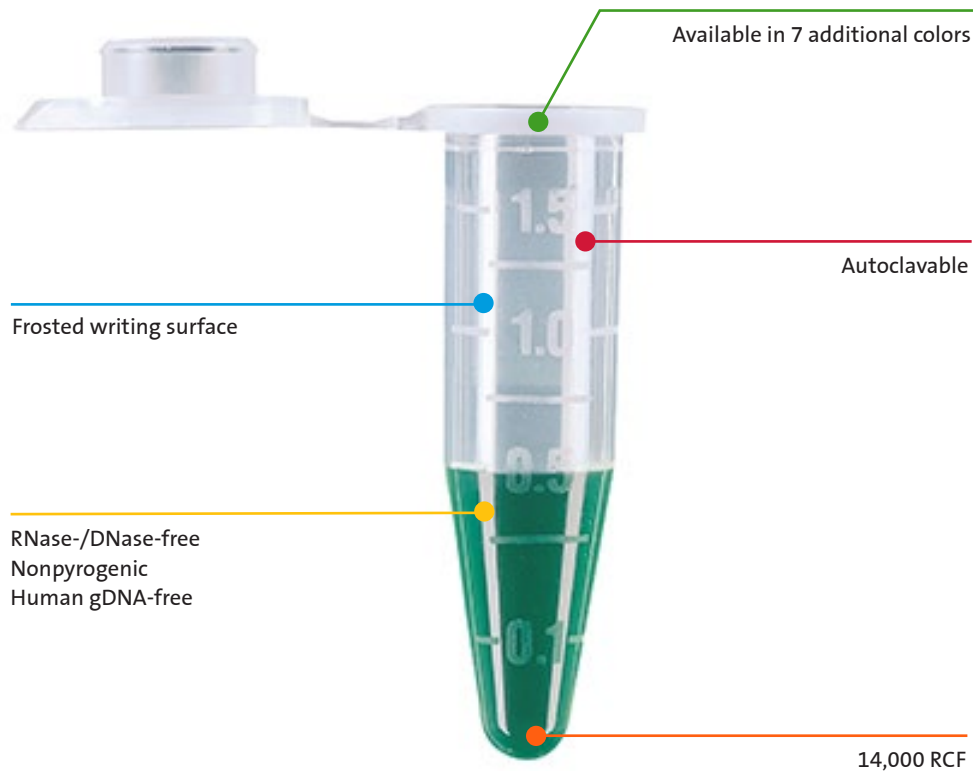

Axygen® SnapLock Microcentrifuge Tubes

0.6 mL, 1.5 mL, 2.0 mL, 5.0 mL

Cat. No.	Description	Quantity
MCT-060-A	0.6 mL Snaplock microcentrifuge tubes, assorted colors*	1,000/pk, 10/cs
MCT-060-C	0.6 mL Snaplock microcentrifuge tubes, MaxyClear, boil-proof	1,000/pk, 10/cs
MCT-060-C-S	0.6 mL Snaplock microcentrifuge tubes, MaxyClear, boil-proof, sterile, bulk	100/bag, 5 bags/pk, 10/cs
MCT-150-A	1.5 mL Snaplock microcentrifuge tubes, assorted colors*	500/pk, 10/cs
MCT-150-C	1.5 mL Snaplock microcentrifuge tubes, MaxyClear, boil-proof	500/pk, 10/cs
MCT-150-C-S	1.5 mL Snaplock microcentrifuge tubes, MaxyClear, boil-proof, sterile, bulk	50/bag, 5 bags/pk, 10/cs
MCT-200-A	2.0 mL Snaplock microcentrifuge tubes, assorted colors*	500/pk, 10/cs
MCT-200-C	2.0 mL Snaplock microcentrifuge tubes, MaxyClear, boil-proof	500/pk, 10/cs
MCT-200-C-S	2.0 mL Snaplock microcentrifuge tubes, MaxyClear, boil-proof, sterile, bulk	50/bag, 5 bags/pk, 10/cs
MCT-500-C	5.0 mL Snaplock microcentrifuge tubes, clear, bulk	250/pk, 5/cs
MCT-500-C-S	5.0 mL Snaplock microcentrifuge tubes, clear, sterile, bulk	250/pk, 5/cs

*Assorted colors; Each pack contains a mixture of blue, green, violet, orange, red, and yellow.

For more specific information on claims, visit the Certificates page at www.corning.com/lifesciences.

Warranty/Disclaimer: Unless otherwise specified, all products are for research use only. Not intended for use in diagnostic or therapeutic procedures. Corning Life Sciences makes no claims regarding the performance of these products for clinical or diagnostic applications.